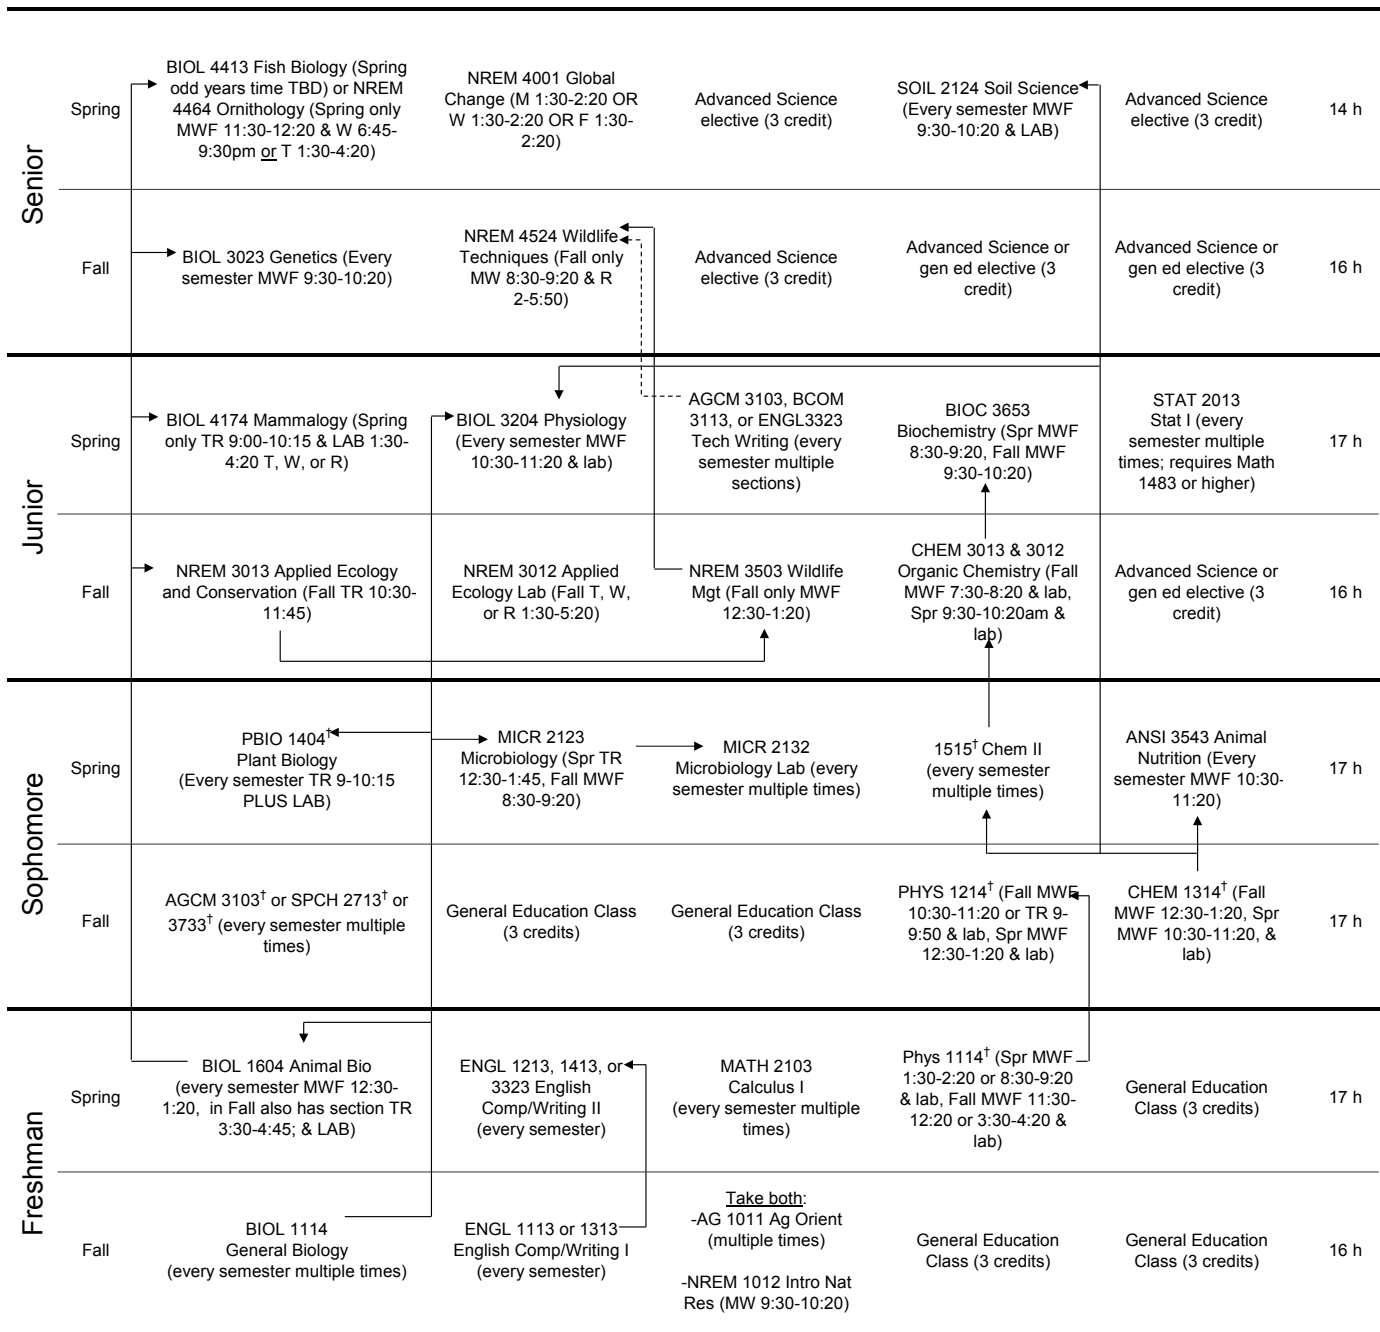

## Natural Resource Ecology & Management Degree

### Wildlife Pre-Vet Option 4-Year Plan Flow Chart for 2019-20 option sheet

<sup>†</sup>Indicates a class required for the degree but also meets Gen Ed requirements. Therefore, these classes will complete all unspecified Gen Ed hours and allow students to take additional elective hours. These are accounted for by blocks with "Advanced science or gen ed elective"

- Arrows indicate pre-requisite courses (solid=required, dashed=recommended), colored cells indicate classes that are only offered only every other year.
- It is possible that the times courses are offered will change. Students should check scheduling periodically to make any needed adjustments.
- This is only one of several possible schedules. Students should use this as a starting point, but may need to make modifications to meet individual objectives.

#### General Education Classes (take all)

AGEC 1113  
HIST 1103  
HI elective 3 hr  
HD elective 3 hr  
POLS 1113