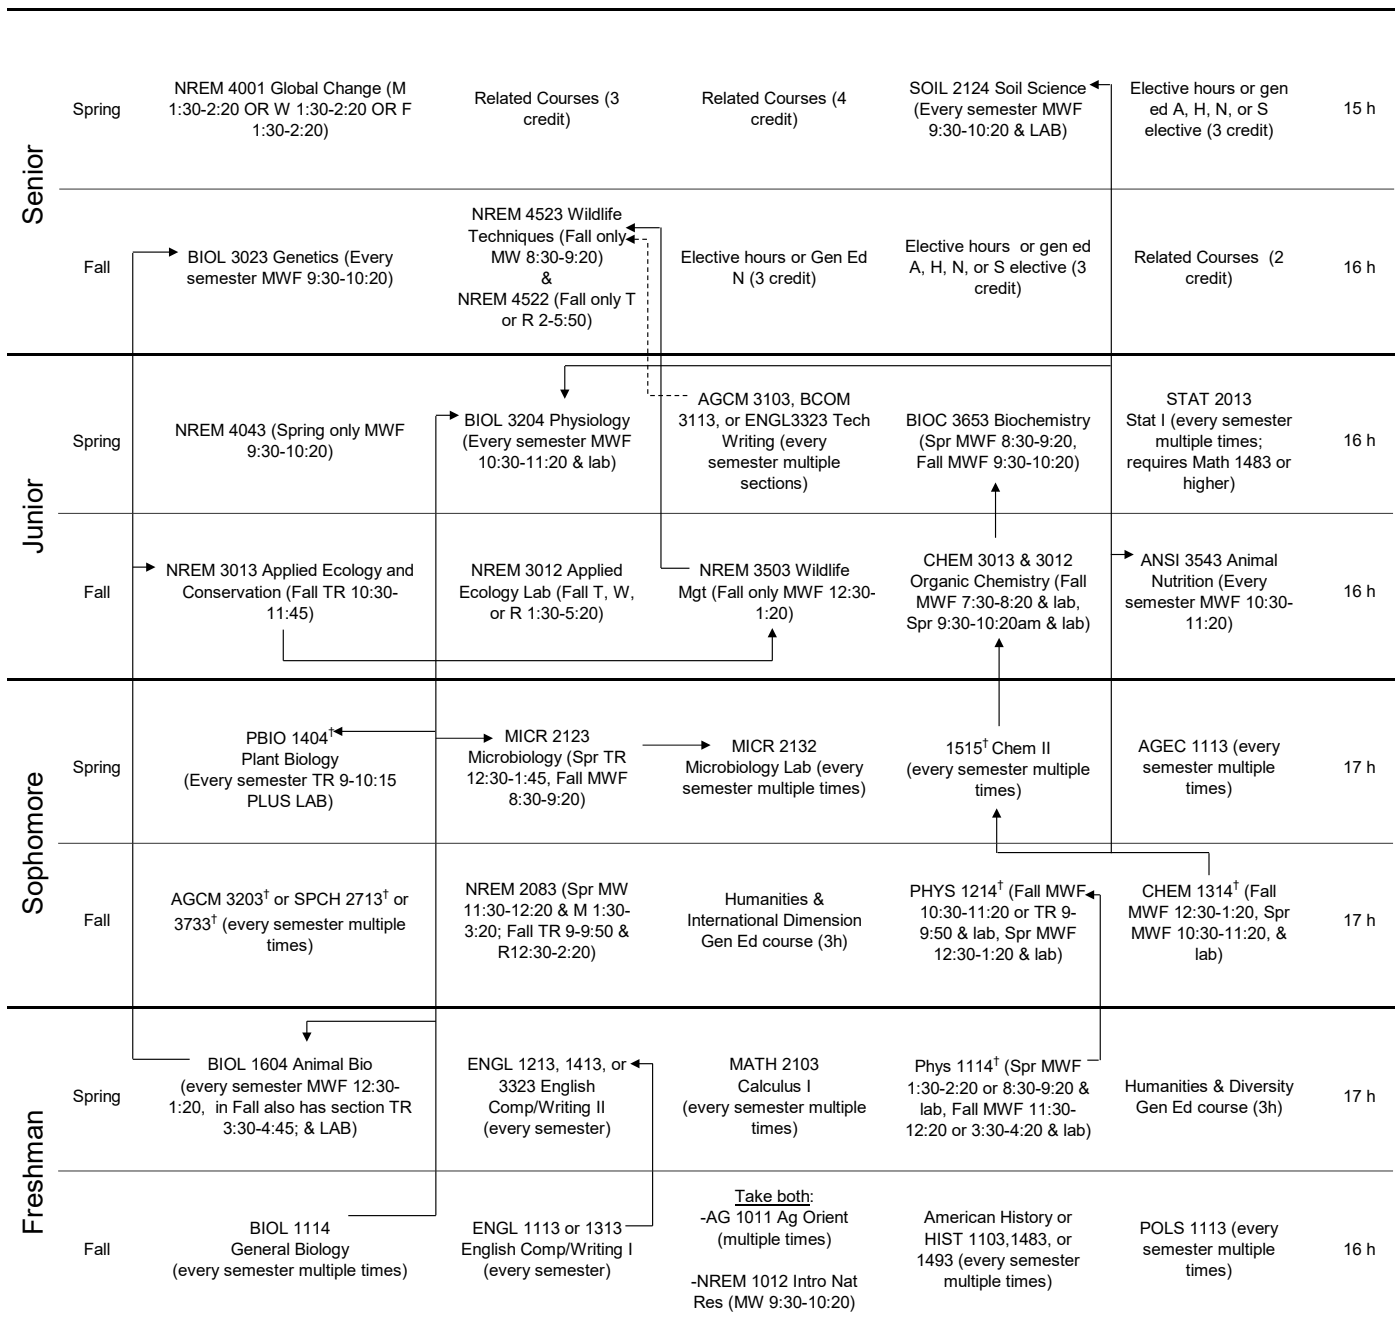

Natural Resource Ecology & Management Degree

Wildlife Pre-Vet Option 4-Year Plan Flow Chart for 2022-23 option sheet

[†]Indicates a class required for the degree but also meets Gen Ed requirements. Therefore, these classes will complete all unspecified Gen Ed hours and allow students to take additional elective hours. These are accounted for by blocks with "Elective hours or Gen Ed..."

- Arrows indicate pre-requisite courses (solid=required, dashed=recommended), colored cells indicate classes that are only offered only every other year.

- It is possible that the times courses are offered will change. Students should check scheduling periodically to make any needed adjustments.

-This is only one of several possible schedules. Students should use this as a starting point, but may need to make modifications to meet individual objectives.

General Education Classes (take all)

AGEC 1113
HIST 1103
HI elective 3 hr
HD elective 3 hr
POLS 1113

Advanced Science electives (take 2 hr & 6h additional if choose not to take 6h gen ed)

AG 3010
ANSI 1124, 3443, 3523, 3653, 3753
BIOC 3713*, 3723, 3813 (* 3713 can be used in place of 3653 in flow chart if 3723 is also taken)
BIOL 3114, 3153, 3163, 3513, 4104, 4113, 4215, 4223, 4273, 4283, 4293, 4303, 4363
ENTO 2993, 3003, 4854
GEOG 4343
MICR 3033, 3143, 4123
NREM 3101, 3111, 3153, 3224, 3502, 3613, 4023, 4033, 4093, 4403, 4414, 4424, 4452, 4453, 4464, 4533, 4543, 4613, 4783, 4793, 4960, 4980, 4990
PBIO 4005
PLNT 1213