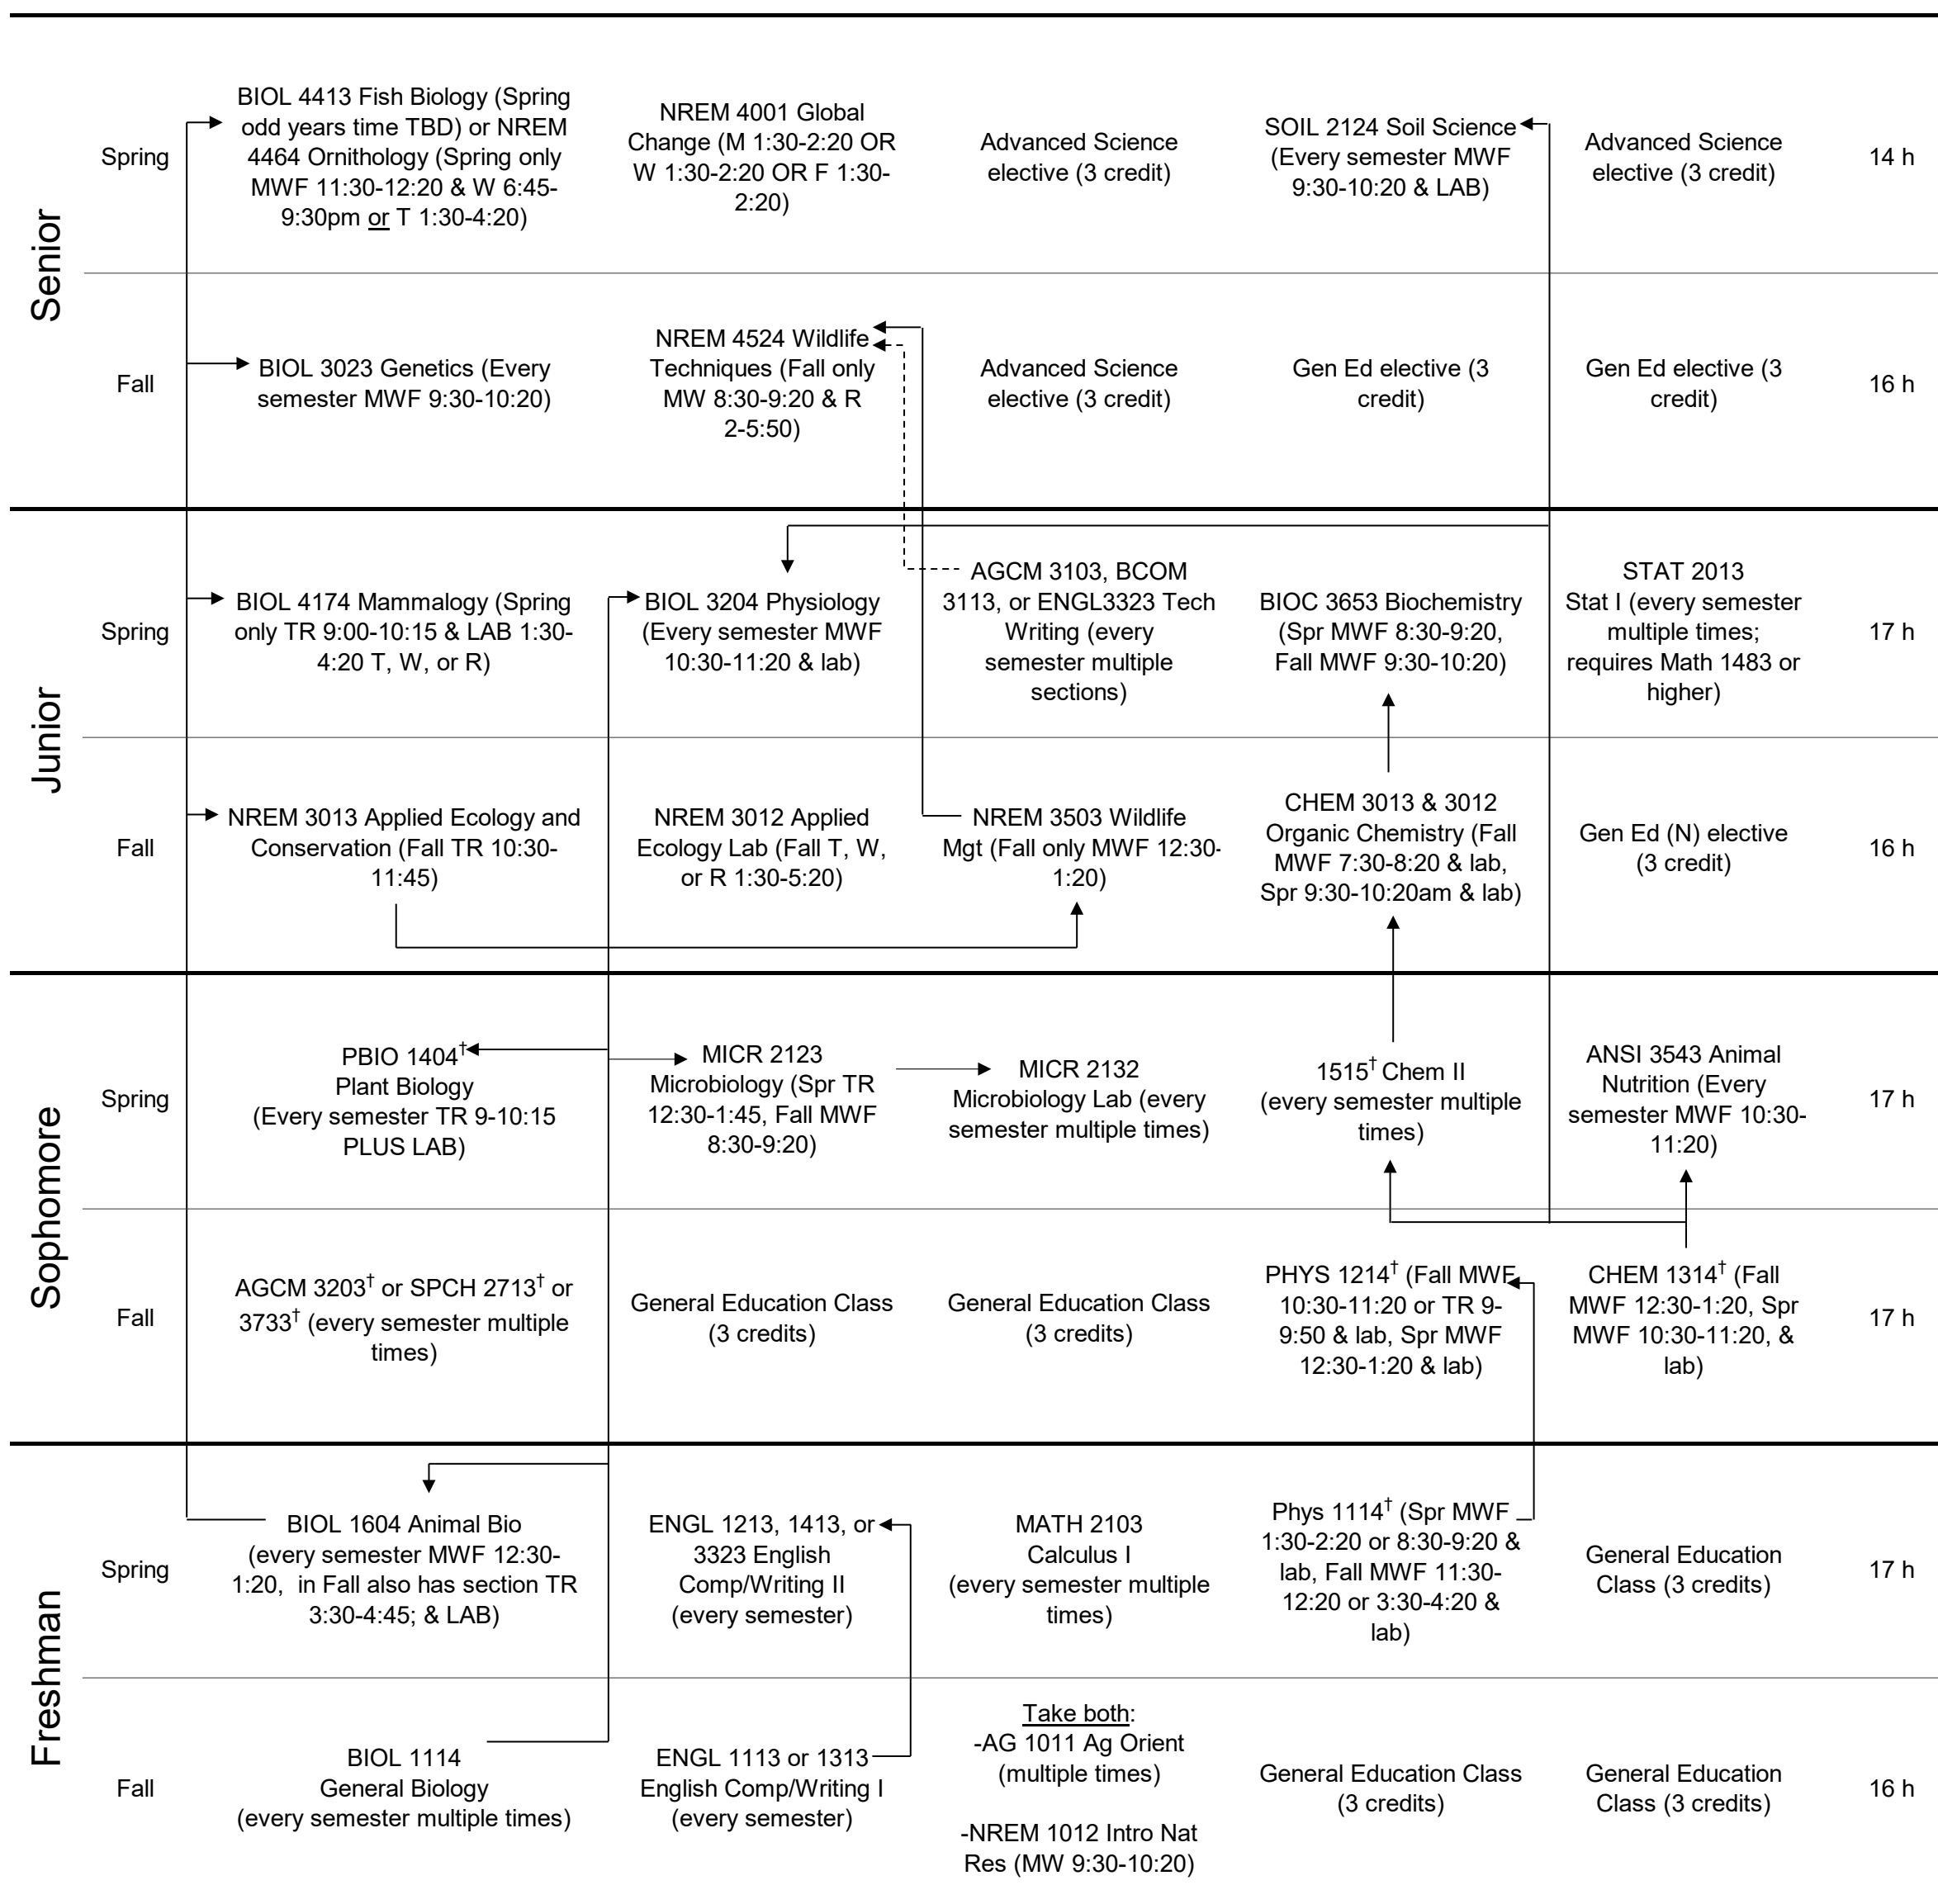

Natural Resource Ecology & Management Degree

Wildlife Pre-Vet Option 4-Year Plan Flow Chart for 2020-21 option sheet

[†]Indicates a class required for the degree but also meets Gen Ed requirements. Therefore, these classes will complete all unspecified Gen Ed hours and allow students to take additional elective hours. These are accounted for by blocks with "Advanced science or gen ed elective"

- Arrows indicate pre-requisite courses (solid=required, dashed=recommended), colored cells indicate classes that are only offered only every other year.

- It is possible that the times courses are offered will change. Students should check scheduling periodically to make any needed adjustments.

-This is only one of several possible schedules. Students should use this as a starting point, but may need to make modifications to meet individual objectives.

General Education Classes (take all)

AGEC 1113
HIST 1103
HI elective 3 hr
HD elective 3 hr
POLS 1113

Advanced Science electives (take 9 hr)

AG 3010
ANSI 1124, 3443, 3523, 3653, 3753
BIOC 3713*, 3723, 3813 (* 3713 can be used in place of 3653 in flow chart if 3723 is also taken)
PBIO 3005
ENTO 2993, 3003, 4854
GEOG 4343
MICR 3033, 3143, 4123, 4134
NREM 2083, 3101, 3111, 3153, 3224, 3343, 3502, 3513, 3613, 4023, 4033, 4043, 4093, 4403, 4414, 4424, 4452, 4453, 4464, 4473, 4533, 4543, 4613, 4783, 4793, 4960, 4980, 4990
PLNT 1213
BIOL 3114, 3153, 3163, 4104, 4113, 4215, 4223, 4273, 4283, 4293, 4303, 4533